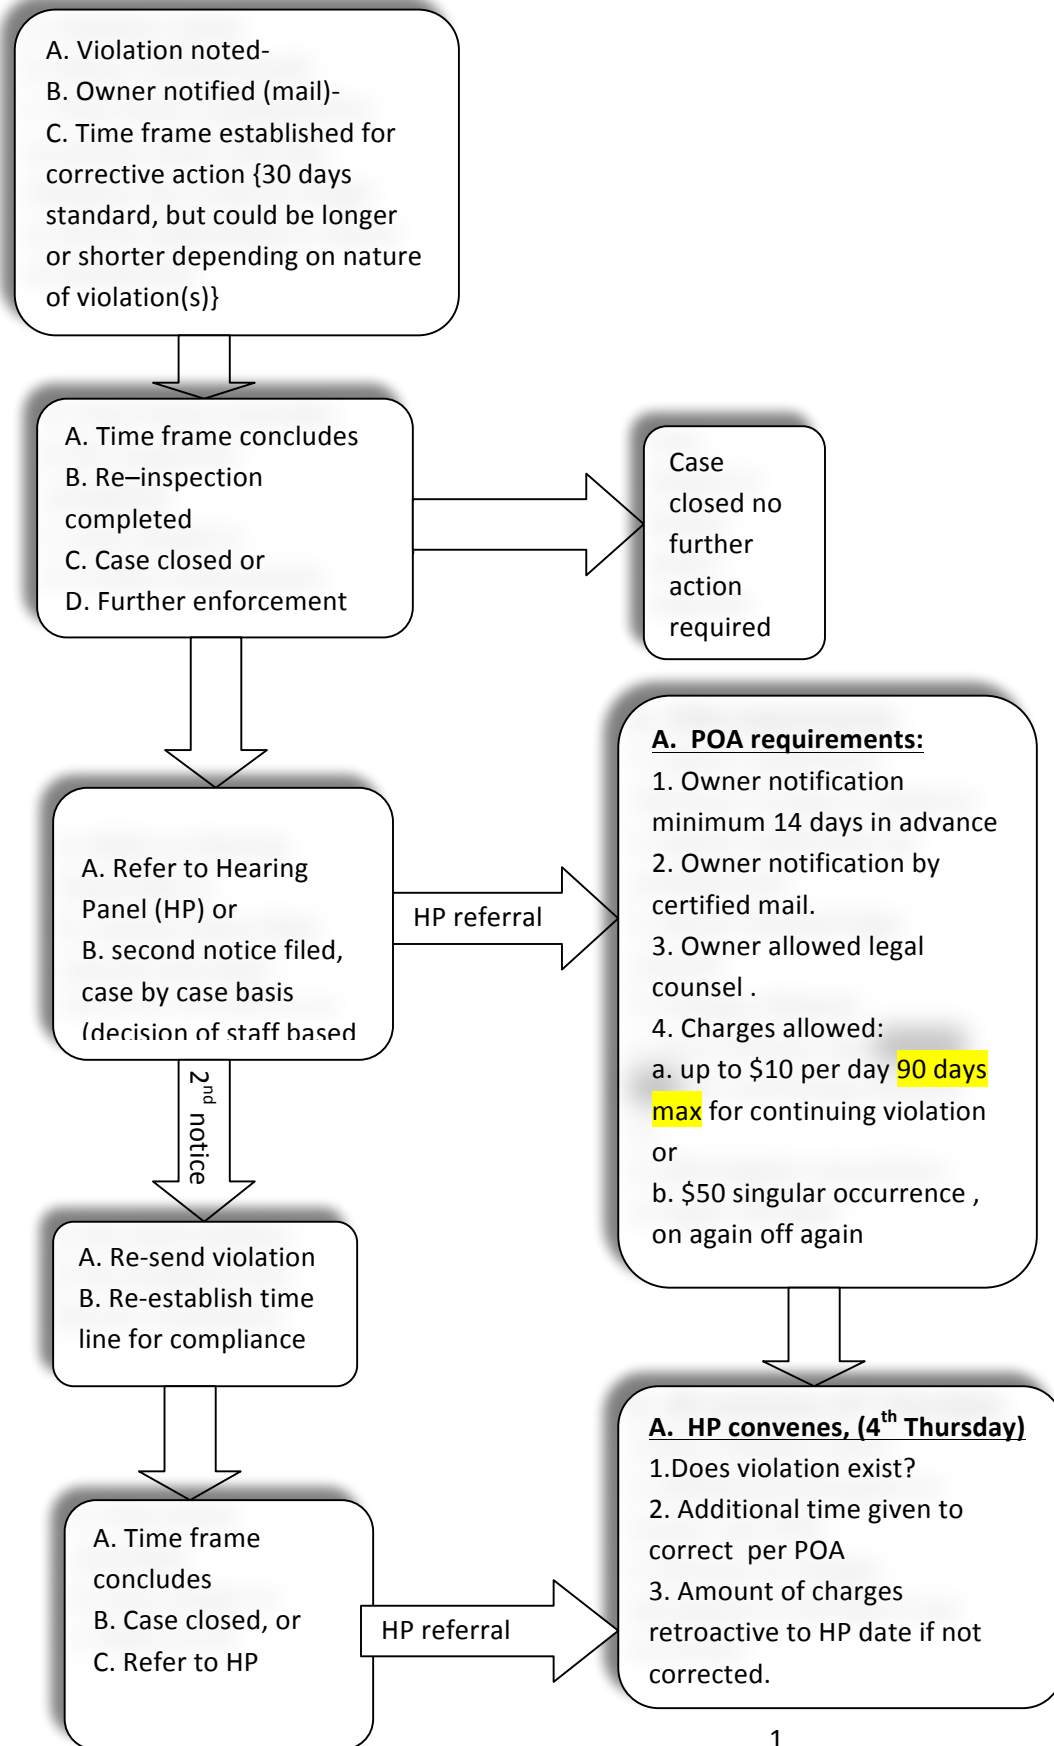

Brandermill Community Association
 Property Management Department
 Work Flow Chart- Covenant Enforcement Process

Brandermill Community Association
 Property Management Department
 Work Flow Chart- Covenant Enforcement Process